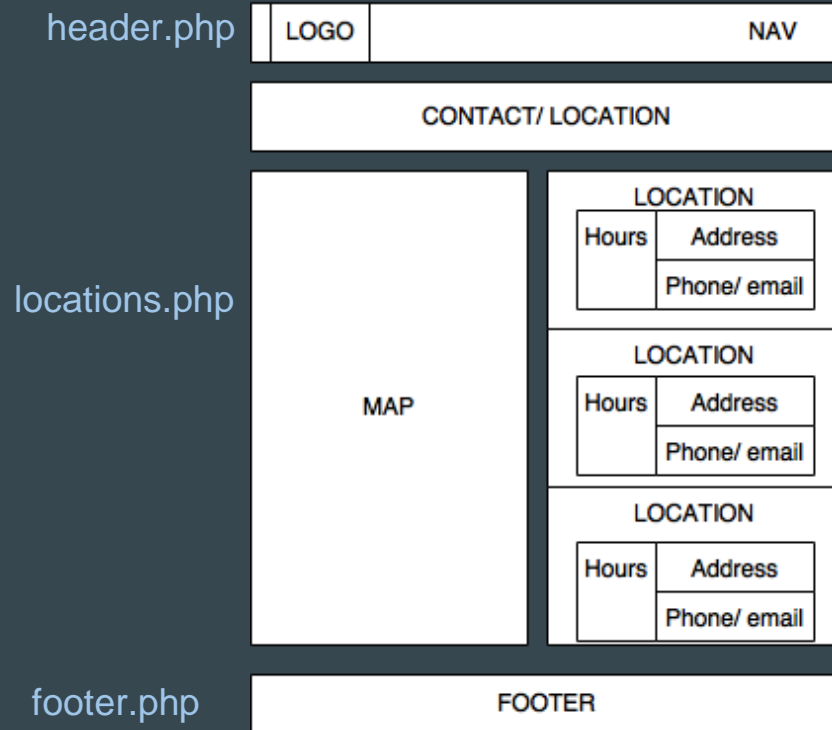

Location Post: address, hours of operation, phone number, email/contact form...

Job Post: position title (text), position description (textarea), location (taxonomy)...

Home Page: slider

Bakery - PHP Templates (IA)

Bakery - PHP Templates (Wireframes)

HOME/ ABOUT PAGE

Bakery - PHP Templates (Wireframes)

CONTACT/ LOCATION

Bakery - PHP Templates (Wireframes)

HIRING PAGE

header.php

| | |
|------|-----|
| LOGO | NAV |
|------|-----|