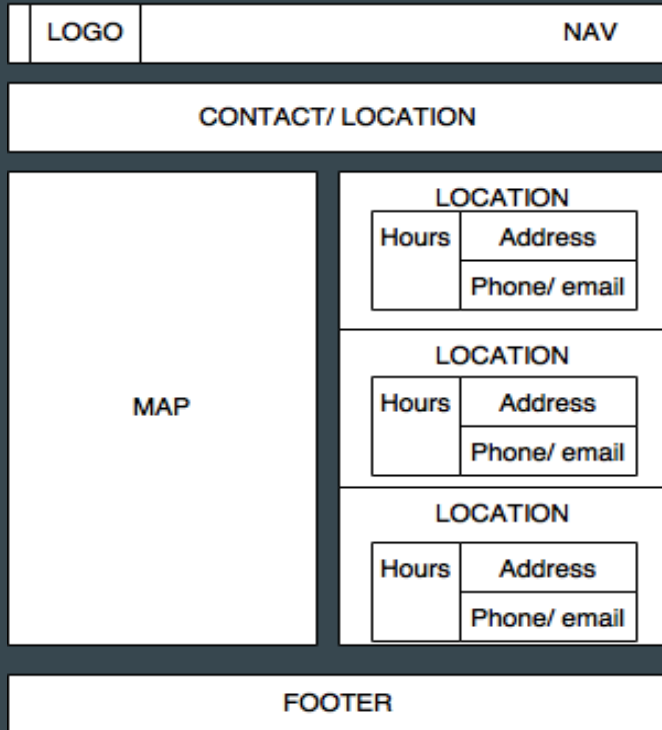

Bakery - Wireframes - Home/About Page (Desktop)

HOME/ ABOUT PAGE

Bakery - Wireframes - Home/About Page (Small Device)

HOME PAGE SMALL
DEVICE

LOGO

NAV

COMPANY NAME

ABOUT

FEATURED PRODUCTS

PRODUCT

PRODUCT

PRODUCT

FOOTER

Bakery - Wireframes - Contact/Location Page (Desktop)

CONTACT/ LOCATION

CONTACT/ LOCATION

Bakery - Wireframes-Contact Page (Small Device)

CONTACT/ LOCATION
PAGE SMALL DEVICE

| |
|---|
| LOGO |
| NAV |
| MAP |
| LOCATION ▼ Position Title ▼ Description Point of Contact |
| LOCATION ▲ |
| LOCATION ▲ |
| FOOTER |