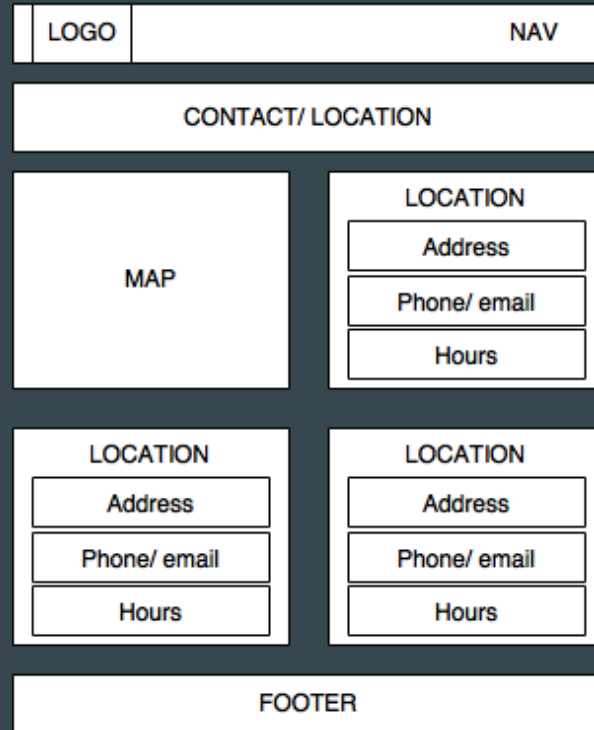

Bakery - Wireframes - Home/About Page (Desktop)

HOME/ ABOUT PAGE

Bakery - Wireframes - Home/About Page (Small Device)

HOME PAGE SMALL
DEVICE

LOGO

NAV

COMPANY NAME

ABOUT

FEATURED PRODUCTS

PRODUCT

PRODUCT

PRODUCT

FOOTER

Bakery - Wireframes - Contact/Location Page (Desktop)

CONTACT/ LOCATION

CONTACT/ LOCATION

Bakery - Wireframes-Contact Page (Small Device)

CONTACT/ LOCATION
PAGE SMALL DEVICE

| |
|---|
| LOGO |
| NAV |
| MAP |
| LOCATION ▼ Position Title ▼ Description Point of Contact |
| LOCATION ▲ |
| LOCATION ▲ |
| FOOTER |