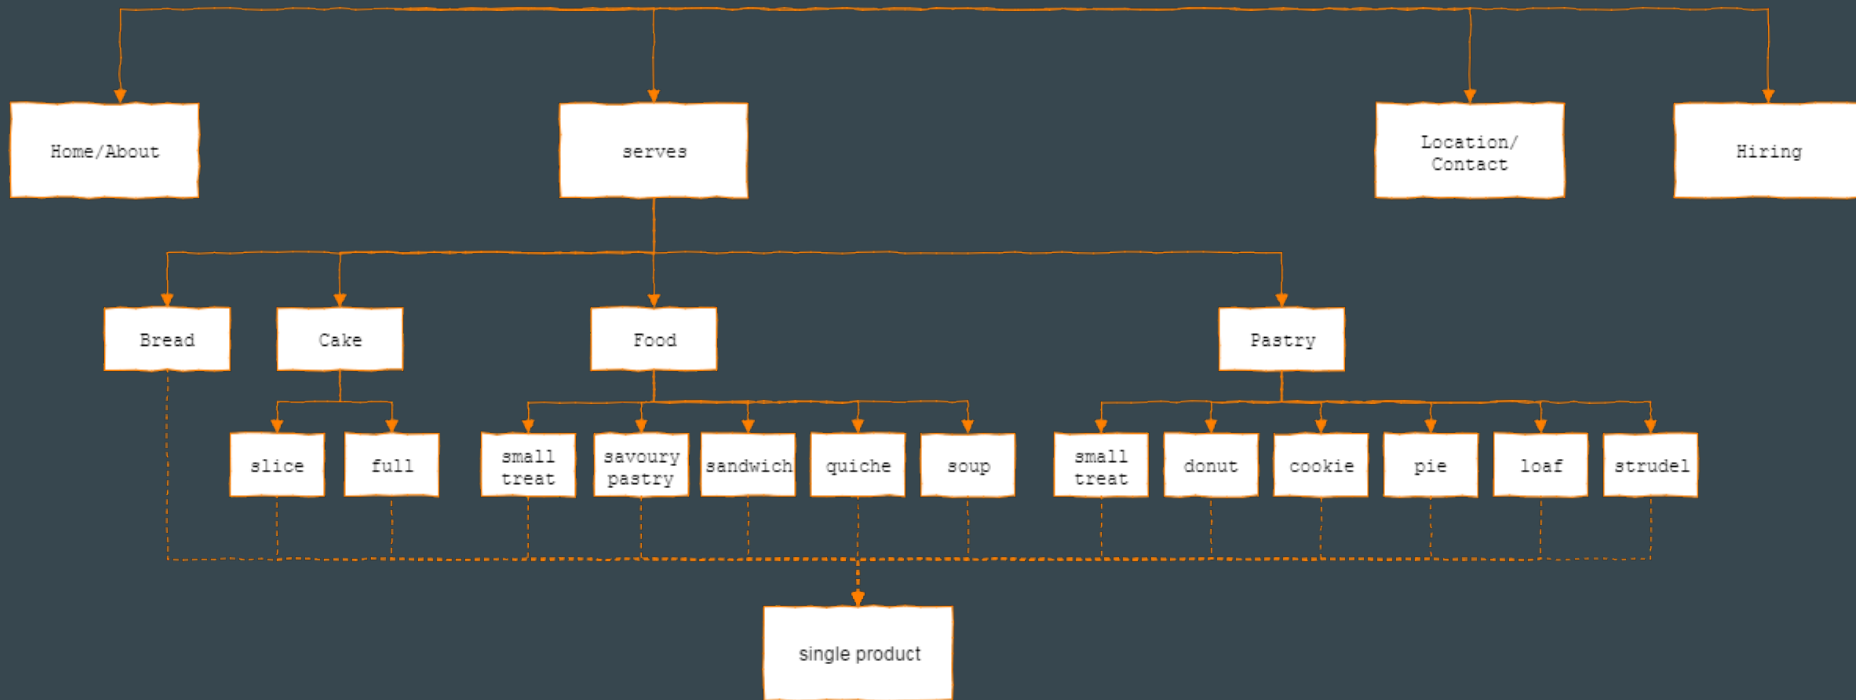

Bakery

Wordpress wireframe

By Abbey Reisle, Niveditta Mittal,
William Thein

Bakery - Client Specifications

Outline from assignment

Serves:

Bread: list of products, with photo and price. If clicked, goes to a separate page, with large photos and short description.

Pastry: small treat (10), donut (6), cookie (8), pie (7), loaf (6), strudel (4)

Cake: whole (12), slice (12)

Food: small treat (6), savory pastry (5), sandwich (5), quiche (2), soup (3)

Locations / Contact: three locations in Lower Mainland, + map, + hours

Hiring: positions listed by locations, each position has a name, a few bullet point description, and whom to contact.

Bakery - IA

Bakery - Content list, by pages

| Home | Sub-category page | contact/ location |
|--|---|--|
| <ul style="list-style-type: none">● Slider● About● Featured products | <ul style="list-style-type: none">● List of products with title and photo and price● Filters | <ul style="list-style-type: none">● Map● Hours● Locations● Contact info (phone, email etc.) |
| Hiring | Serves page | Single product page |
| <ul style="list-style-type: none">● List of positions by location | <ul style="list-style-type: none">● List of different items categories● Featured products | <ul style="list-style-type: none">● Price● Description● Photo/Gallery● Similar products |

footer.php

Bakery - PHP Templates (Wireframes)

SERVE CATEGORY PAGE

header.php

taxonomy-product-category.php

footer.php